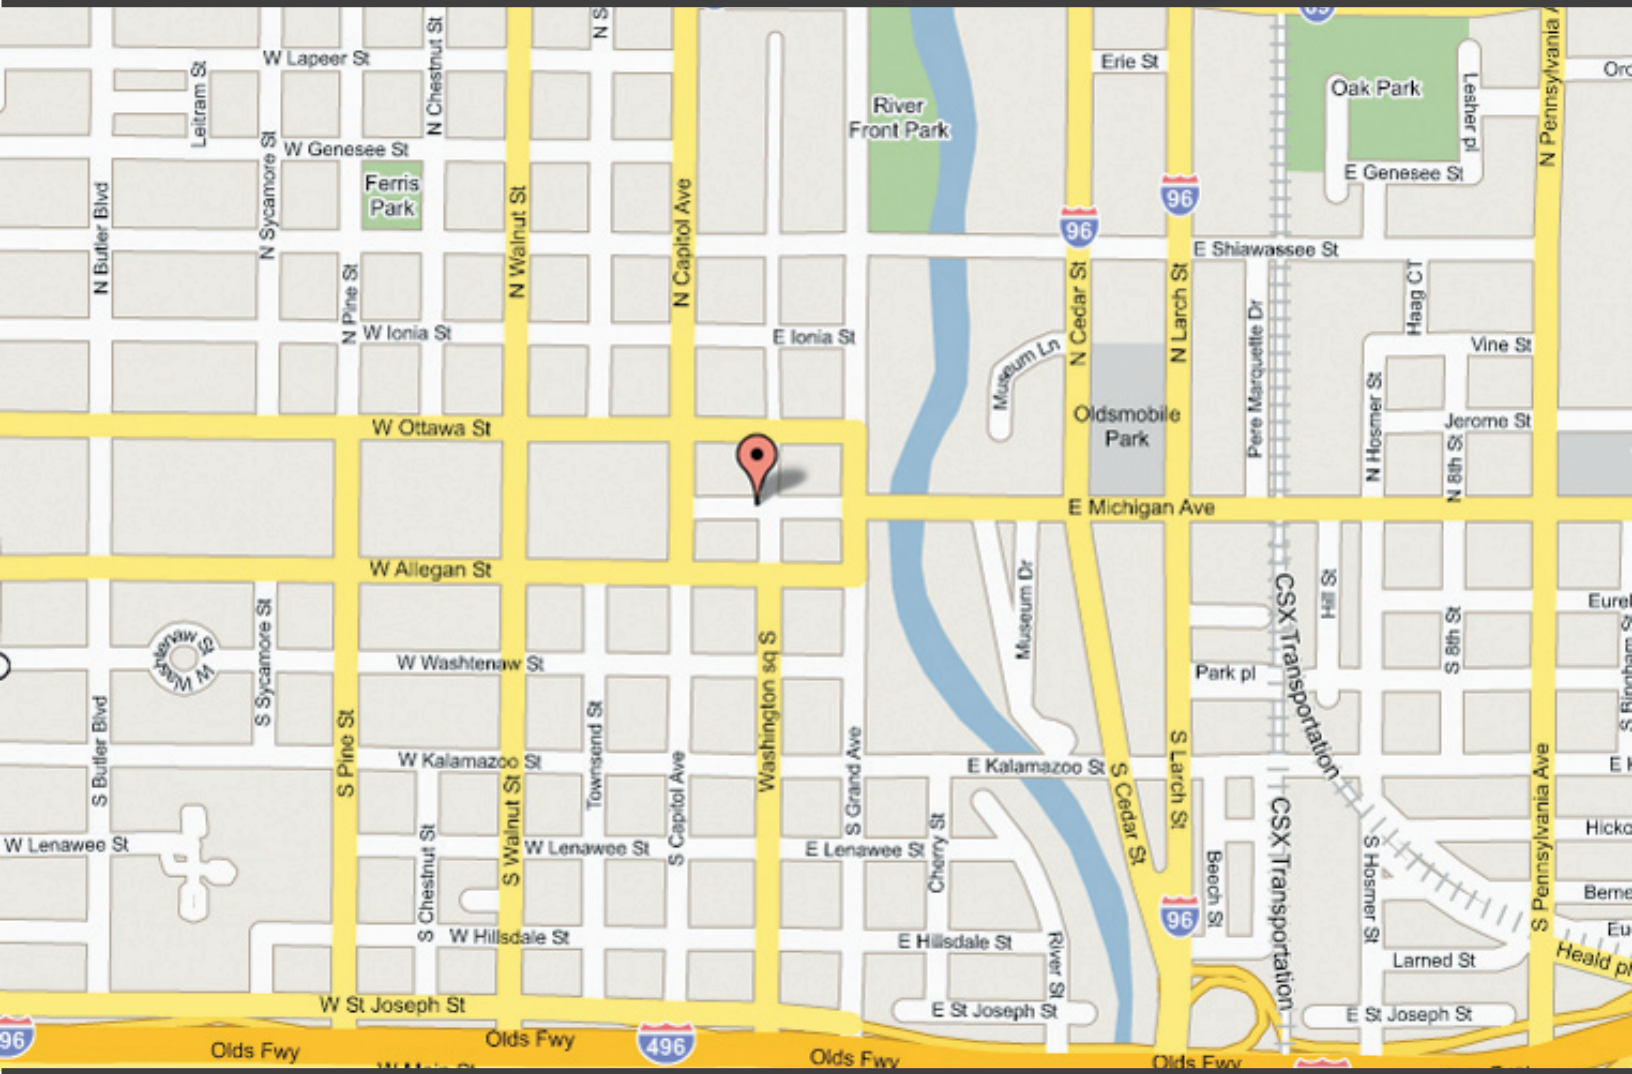

BUTZEL LONG

ATTORNEYS AND COUNSELORS

LANSING, MI

LANSING

110 W. Michigan
Suite 1100
Lansing, MI 48933
Phone: 517-372-6622
Fax: 517-372-6672

EAST BOUND DIRECTIONS:

Take I-496 DOWNTOWN LANSING Take the PINE STREET/
DOWNTOWN Exit. Stay straight to GRAND AVE. Turn RIGHT
onto S. GRAND AVE. Turn LEFT onto W. MICHIGAN AVE.

WEST BOUND DIRECTIONS:

Take I-496 towards DOWNTOWN LANSING. Merge onto
I-496 West. Take Grand Avenue EXIT. Keep RIGHT at the fork in
the ramp. Stay straight to go onto E. ST. JOSEPH ST. Turn RIGHT
onto S. GRAND AVE. Turn LEFT onto W. MICHIGAN AVENUE.